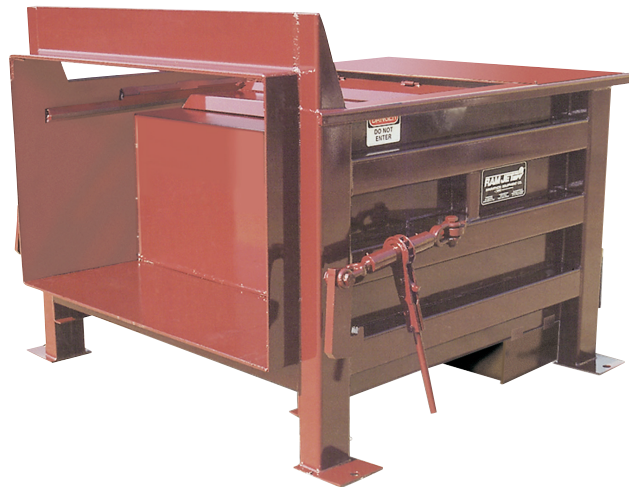

RAMJET
Stationary and self-contained compactors.

**Environmental
Solutions Group**

A DOVER COMPANY