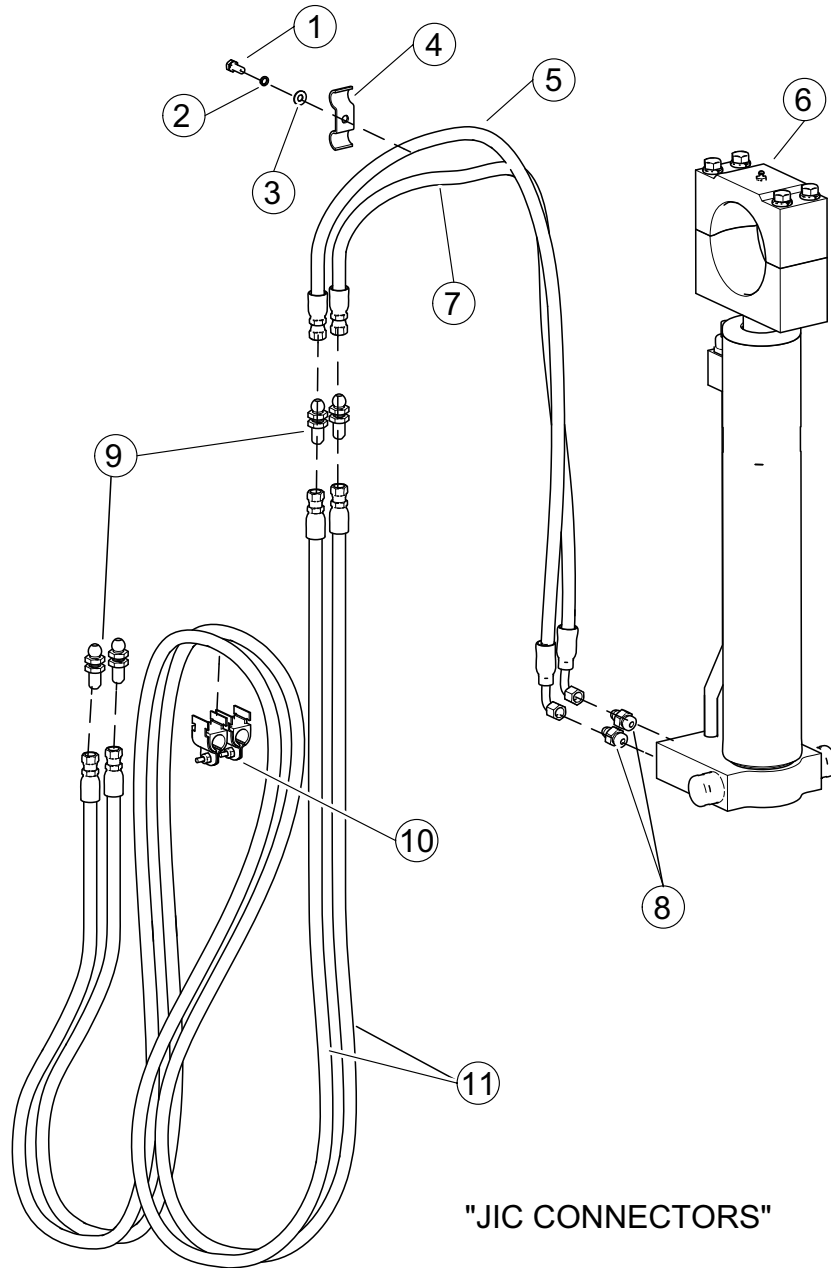

**SECTION 3**

**RAISE/LOWER HYDS.** - ARMS BCB01170-00 & -01, BCB01180-00 & -01 and BCB01181-00 & -01

CLICK ON REF# / PART# / DESC

"JIC CONNECTORS"

**SECTION 3**

**RAISE/LOWER HYDS.** - ARMS BCB01170-00 & -01, BCB01180-00 & -01 and BCB01181-00 & -01

CLICK REF# / PART# / DESC

| REF. NO. | PART NO.    | DESCRIPTION         | QTY. |
|----------|-------------|---------------------|------|
| 1        | QUB02701    | BOLT                | A/R  |
| 2        | QUR01270    | WASHER              | A/R  |
| 3        | QUR01800    | WASHER              | A/R  |
| 4        | 83834       | HOSE CLAMP          | A/R  |
| 5        | 90881       | HOSE                | 1    |
| 6        | HYC00966-01 | CYLINDER            | 1    |
| 7        | 155302      | HOSE                | 1    |
| 8        | HYF04875    | ADAPTER             | 2    |
| 9        | HYF06490    | CONNECTOR, Bulkhead | 4    |
| 10       | HYS00300    | CLAMP, Hose         | 2    |
| 11       | 84887       | HOSE                | 2    |