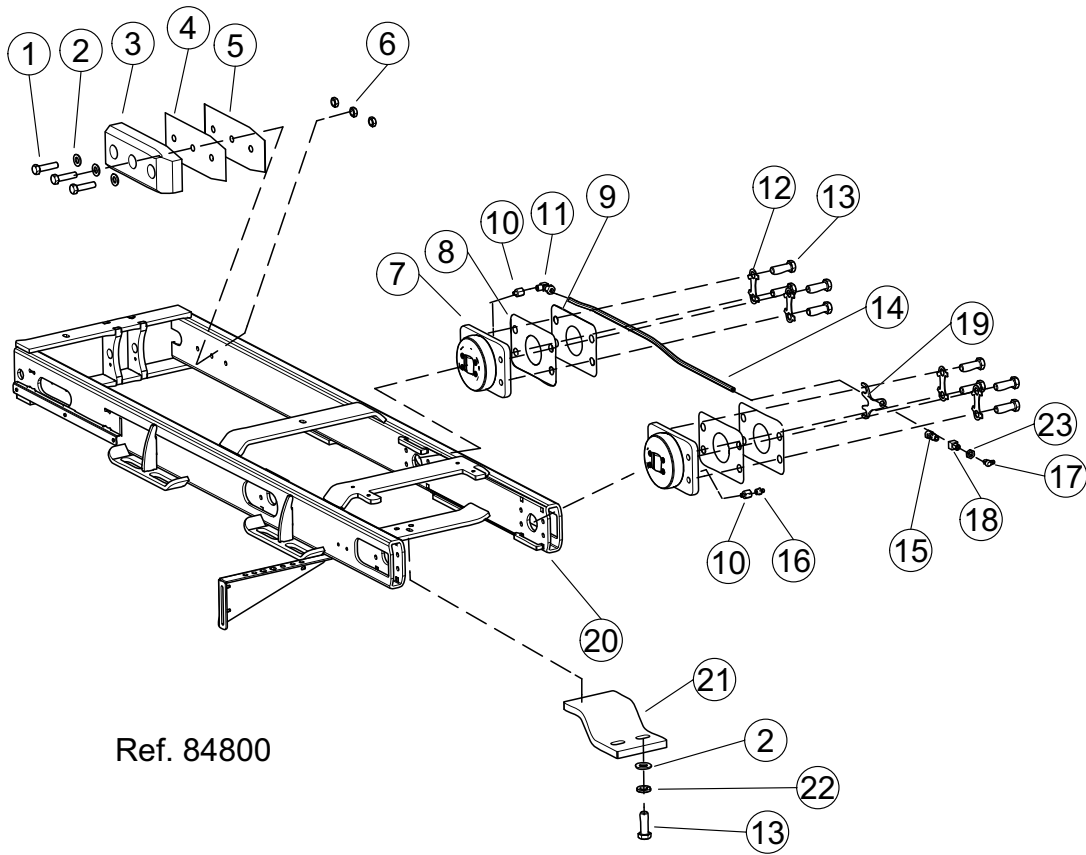

SECTION 1

OUTER FRAME - All Arms

CLICK ON REF# / PART# / DESC

OUTER FRAME - All Arms

CLICK ON REF# / PART# / DESC

REF. NO.	PART NO.	DESCRIPTION	QTY.
1	QUB04755	BOLT	6
2	QUR01905	WASHER	8
3	HYV30242	GUIDE - Plastic	2
4	HYV30216	SHIM - 26 Ga. (.022")	2
5	HYV30215	SHIM - 22 Ga. (.034")	2
6	QUE00505	NUT	6
7	HYV30201	BEARING	4
8	HYV30203	SHIM - 22 Ga. (.034")	4
9	HYV30204	SHIM - 24 Ga. (.028")	4
10	BCB10028	ADAPTER	4
11	PNF04150	ELBOW	2
12	HYV30252	RETAINER, Bolt	4
13	QUB04502	BOLT	18
14	Q-0065	TUBING - Plastic	PER INCH
15	PNF02850	CONNECTOR	2
16	16170	FITTING, Grease -straight	2
17	QUG00450	FITTING, Grease - 90°	2
18	BCB01488	ADAPTER, Bulkhead	2
19	145268	BRACKET	2
20	84797	FRAME, Outer	1
21	BCB10082	BRACKET	2
22	QUR01300	WASHER	2
23	BCB01489	NUT, Bulkhead	2