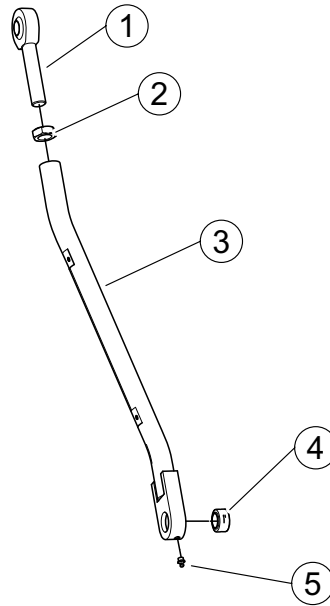

LEVELING ARM - All Heavy Duty Arms

Click on Ref# / Part# / Desc

REF. NO.	PART NO.	DESCRIPTION	QTY.
1	166862	ROD END	1
2	QUE01950	NUT	1
3	85285	ARM	1
4	QUR01216	BEARING	1
5	16170	GREASE FITTING	1
	85286	ASSEMBLY, Leveling Arm - Complete	1