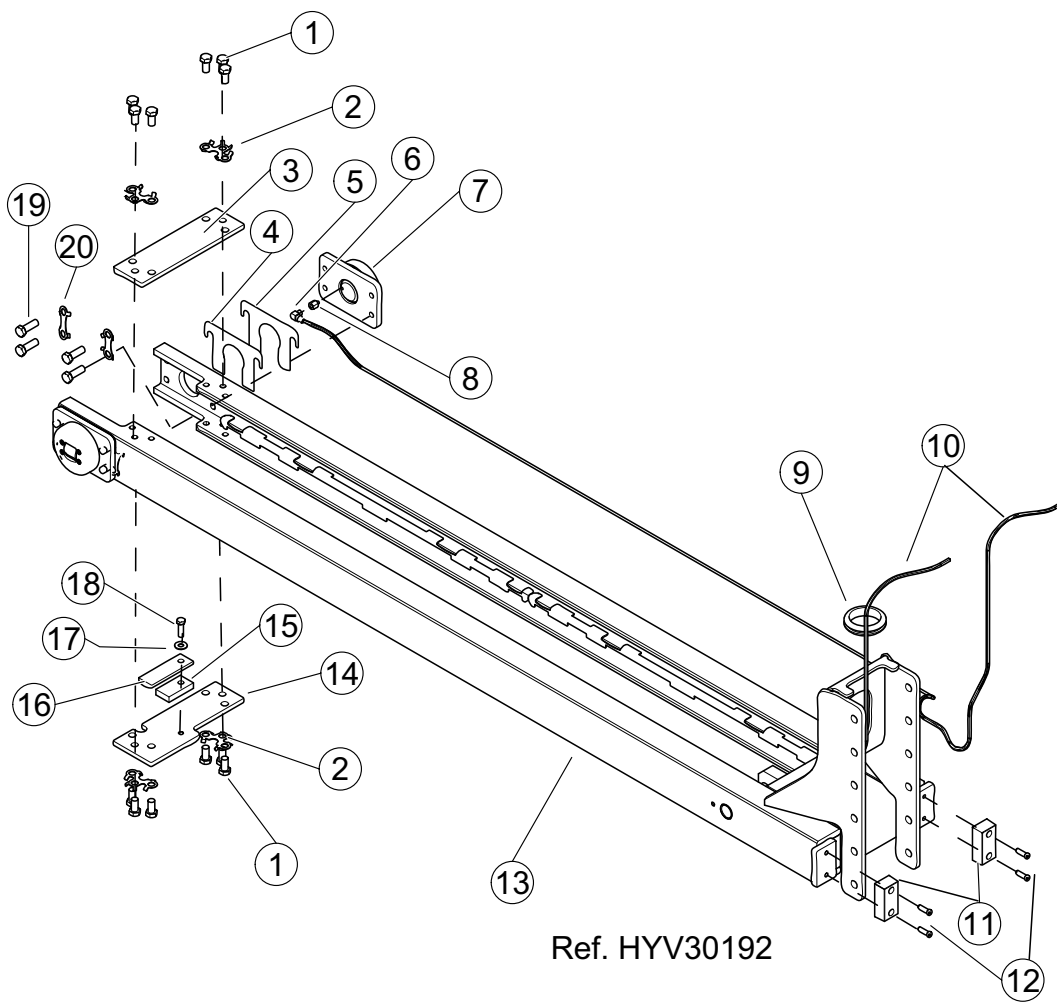

SECTION 1

INNER FRAME - All Arms

CLICK ON REF# / PART# / DESC

SECTION 1**INNER FRAME - All Arms****CLICK ON REF# / PART# / DESC**

REF. NO.	PART NO.	DESCRIPTION	QTY.
1	QUB04406	BOLT	12
2	155801	RETAINER	4
3	147391	PLATE, Cross - Top	1
4	HYV30203	SHIM -.03" Thick	A/R
5	HYV30204	SHIM -.02" Thick	A/R
6	PNF04150	ELBOW	2
7	HYV30201	ASSEMBLY, Bearing	2
8	BCB10028	ADAPTER	2
9	QUG02595	GROMMET	2
10	PNB00600	TUBING - Plastic	PER INCH
11	BCB01424	BUMPER, Plastic	2
12	QUV02774	BOLT	4
13	155802	FRAME, Inner	1
14	147390	PLATE, Cross - Bottom	1
15	147392	STOP, Plastic	1
16	HYV30241	STOP, Plastic	1
17	QUR01900	WASHER	1
18	QUB03501	BOLT	1
19	QUB04502	BOLT	8
20	HYV30252	RETAINER	4