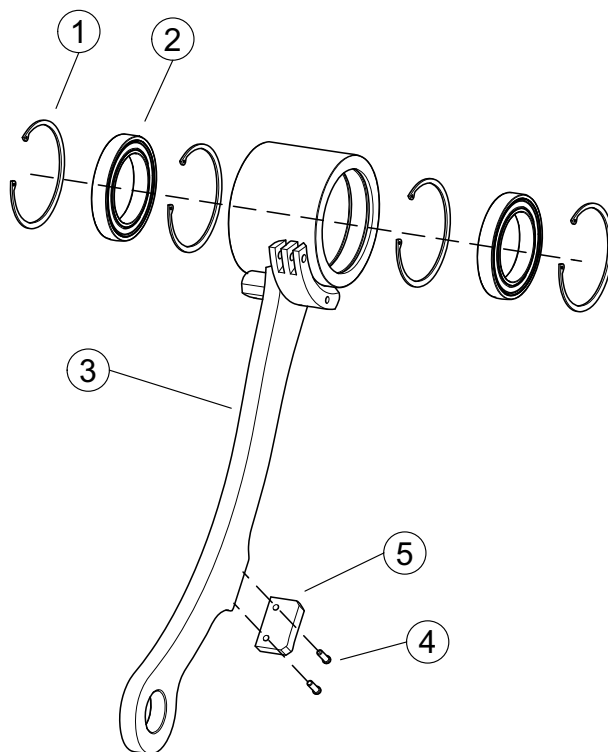

SECTION 1

GUIDE ASSEMBLY R.H. - All Heavy Duty Arms

Click on Ref# / Part# / Desc

REF. NO.	PART NO.	DESCRIPTION	QTY.
1	QUR02455	RETAINER RING	4
2	QUR01248	BEARING	2
3	84871	GUIDE ARM WELDMENT	1
4	QUV02774	BOLT	2
5	84805	PAD	1
	84870	ASSY, Guide Arm - R.H. (Includes all of above)	1