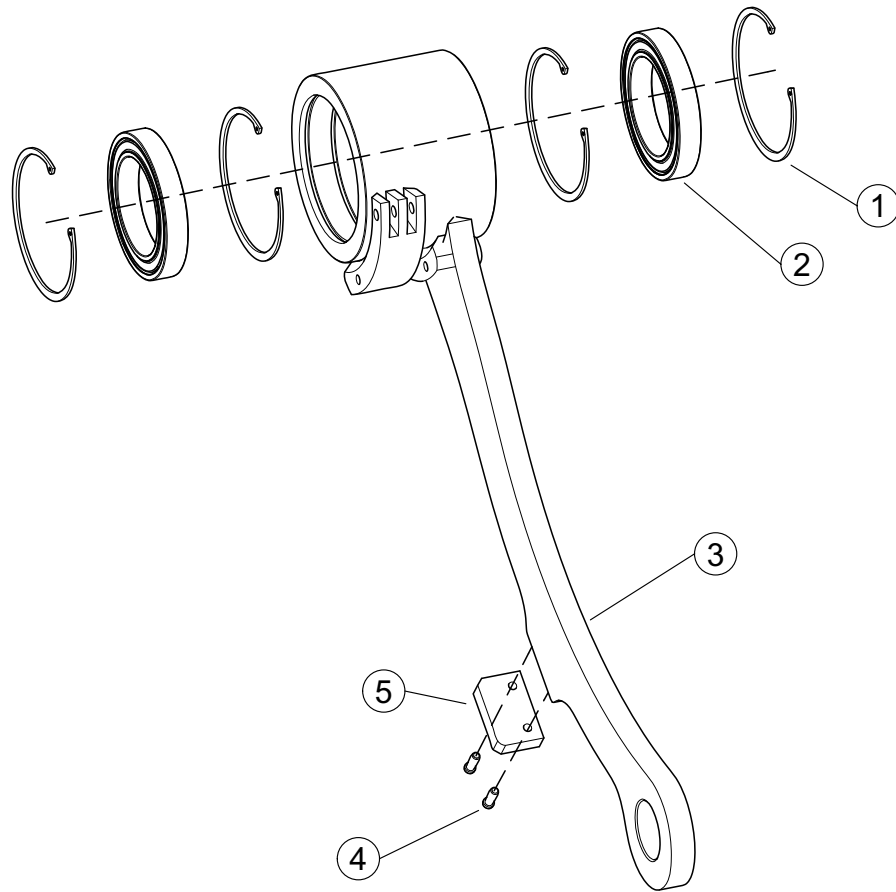

**GUIDE ASSEMBLY - L.H.** - All Heavy Duty Arms  
 Click on Ref# / Part# / Desc

REF. NO.	PART NO.	DESCRIPTION	QTY.
1	QUR02455	RETAINER RING	4
2	QUR01248	BEARING	2
3	84906	GUIDE ARM WELDMENT	1
4	QUV02774	BOLT	2
5	84805	PAD	1
	84905	ASSY, Guide Arm - L.H. (Includes all of above)	1