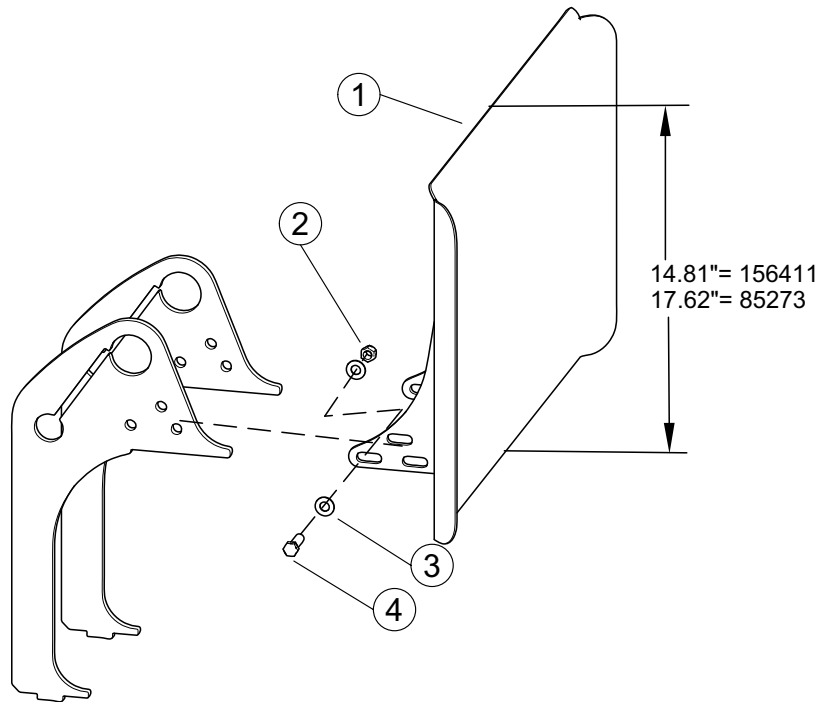

SECTION 1

DEFLECTORS- All

Click on Ref#/ Part# /Desc

REF. NO.	PART NO.	DESCRIPTION	QTY.
1	156411	DEFLECTOR - 14.81"	1
	85273	DEFLECTOR - 17.62"	1
2	QUE01440	NUT	6
3	QUR01850	WASHER	12
4	QUB04300	BOLT	6